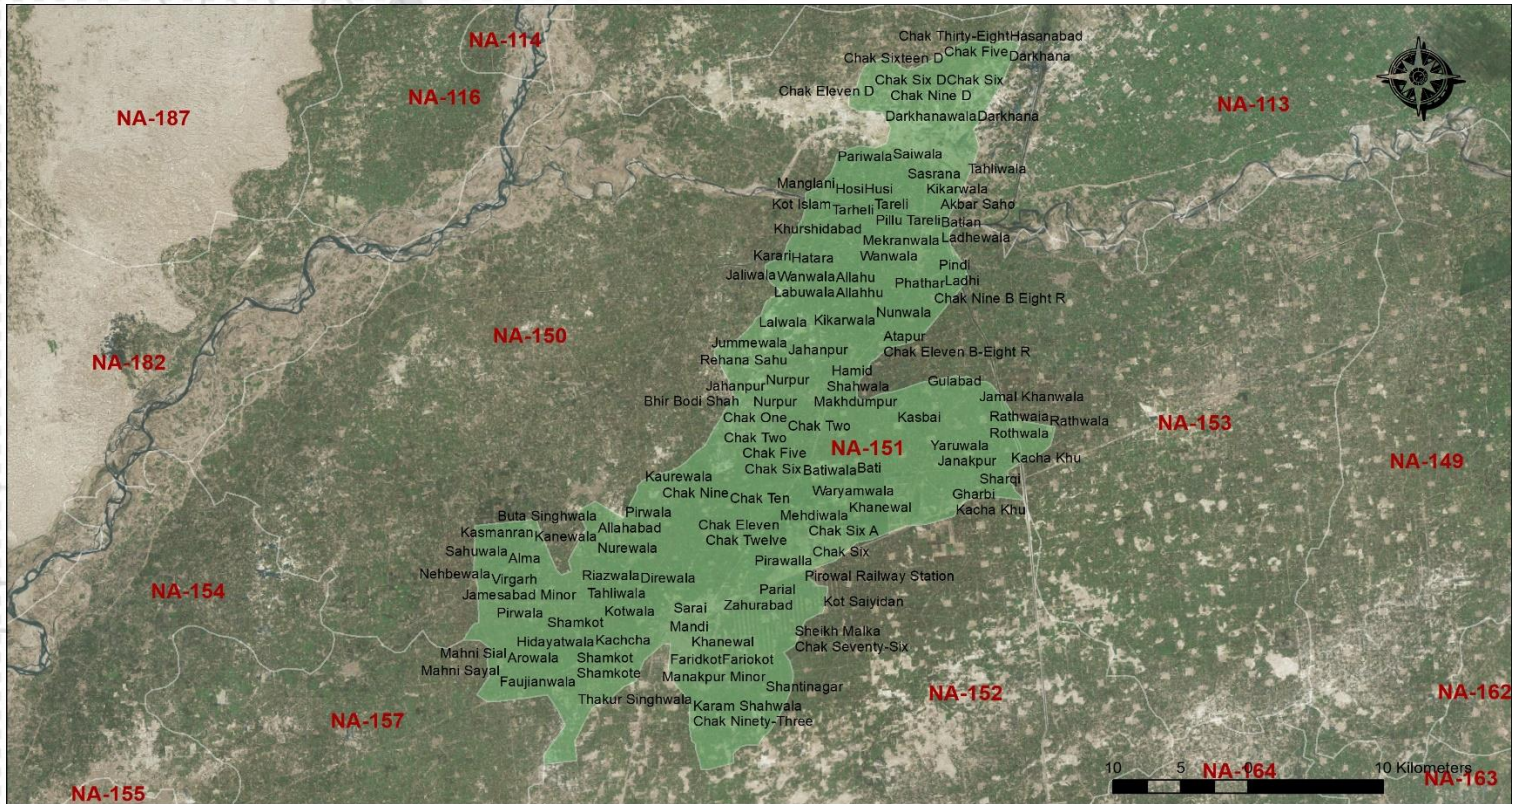

CONSTITUENCY PROFILE

NA-151 KHANEWAL-II

SINDH

CONSTITUENCY POPULATION

758,171

VOTER STATISTICS

Male

226,913

Female

178,033

Total

404,946

53%

of the total population are registered as voters

POLLING STATIONS

101

AVERAGE VOTER AT POLLING STATION

1,147

AVERAGE VOTER AT POLLING BOOTH

383

LIST OF CONTESTING CANDIDATES

| # | Name | Name of Political Party |
|---|---------------------------|--------------------------------|
| 1 | Ahmad Yar Hiraj | Pakistan Tehreek-e-Insaf |
| 2 | Badar Muneer Ch. | Allah-o-Akbar Tehreek |
| 3 | Abid Mehmood | Independent |
| 4 | Muhammad Akram | Pakistan Rah-e-Haq Party |
| 5 | Muhammad Khan Daha | Pakistan Muslim League (Nawaz) |
| 6 | Muhammad Amir Sohail | Tehreek-e-Labaik Pakistan |
| 7 | Muhammad Umer Draz Khalid | Independent |